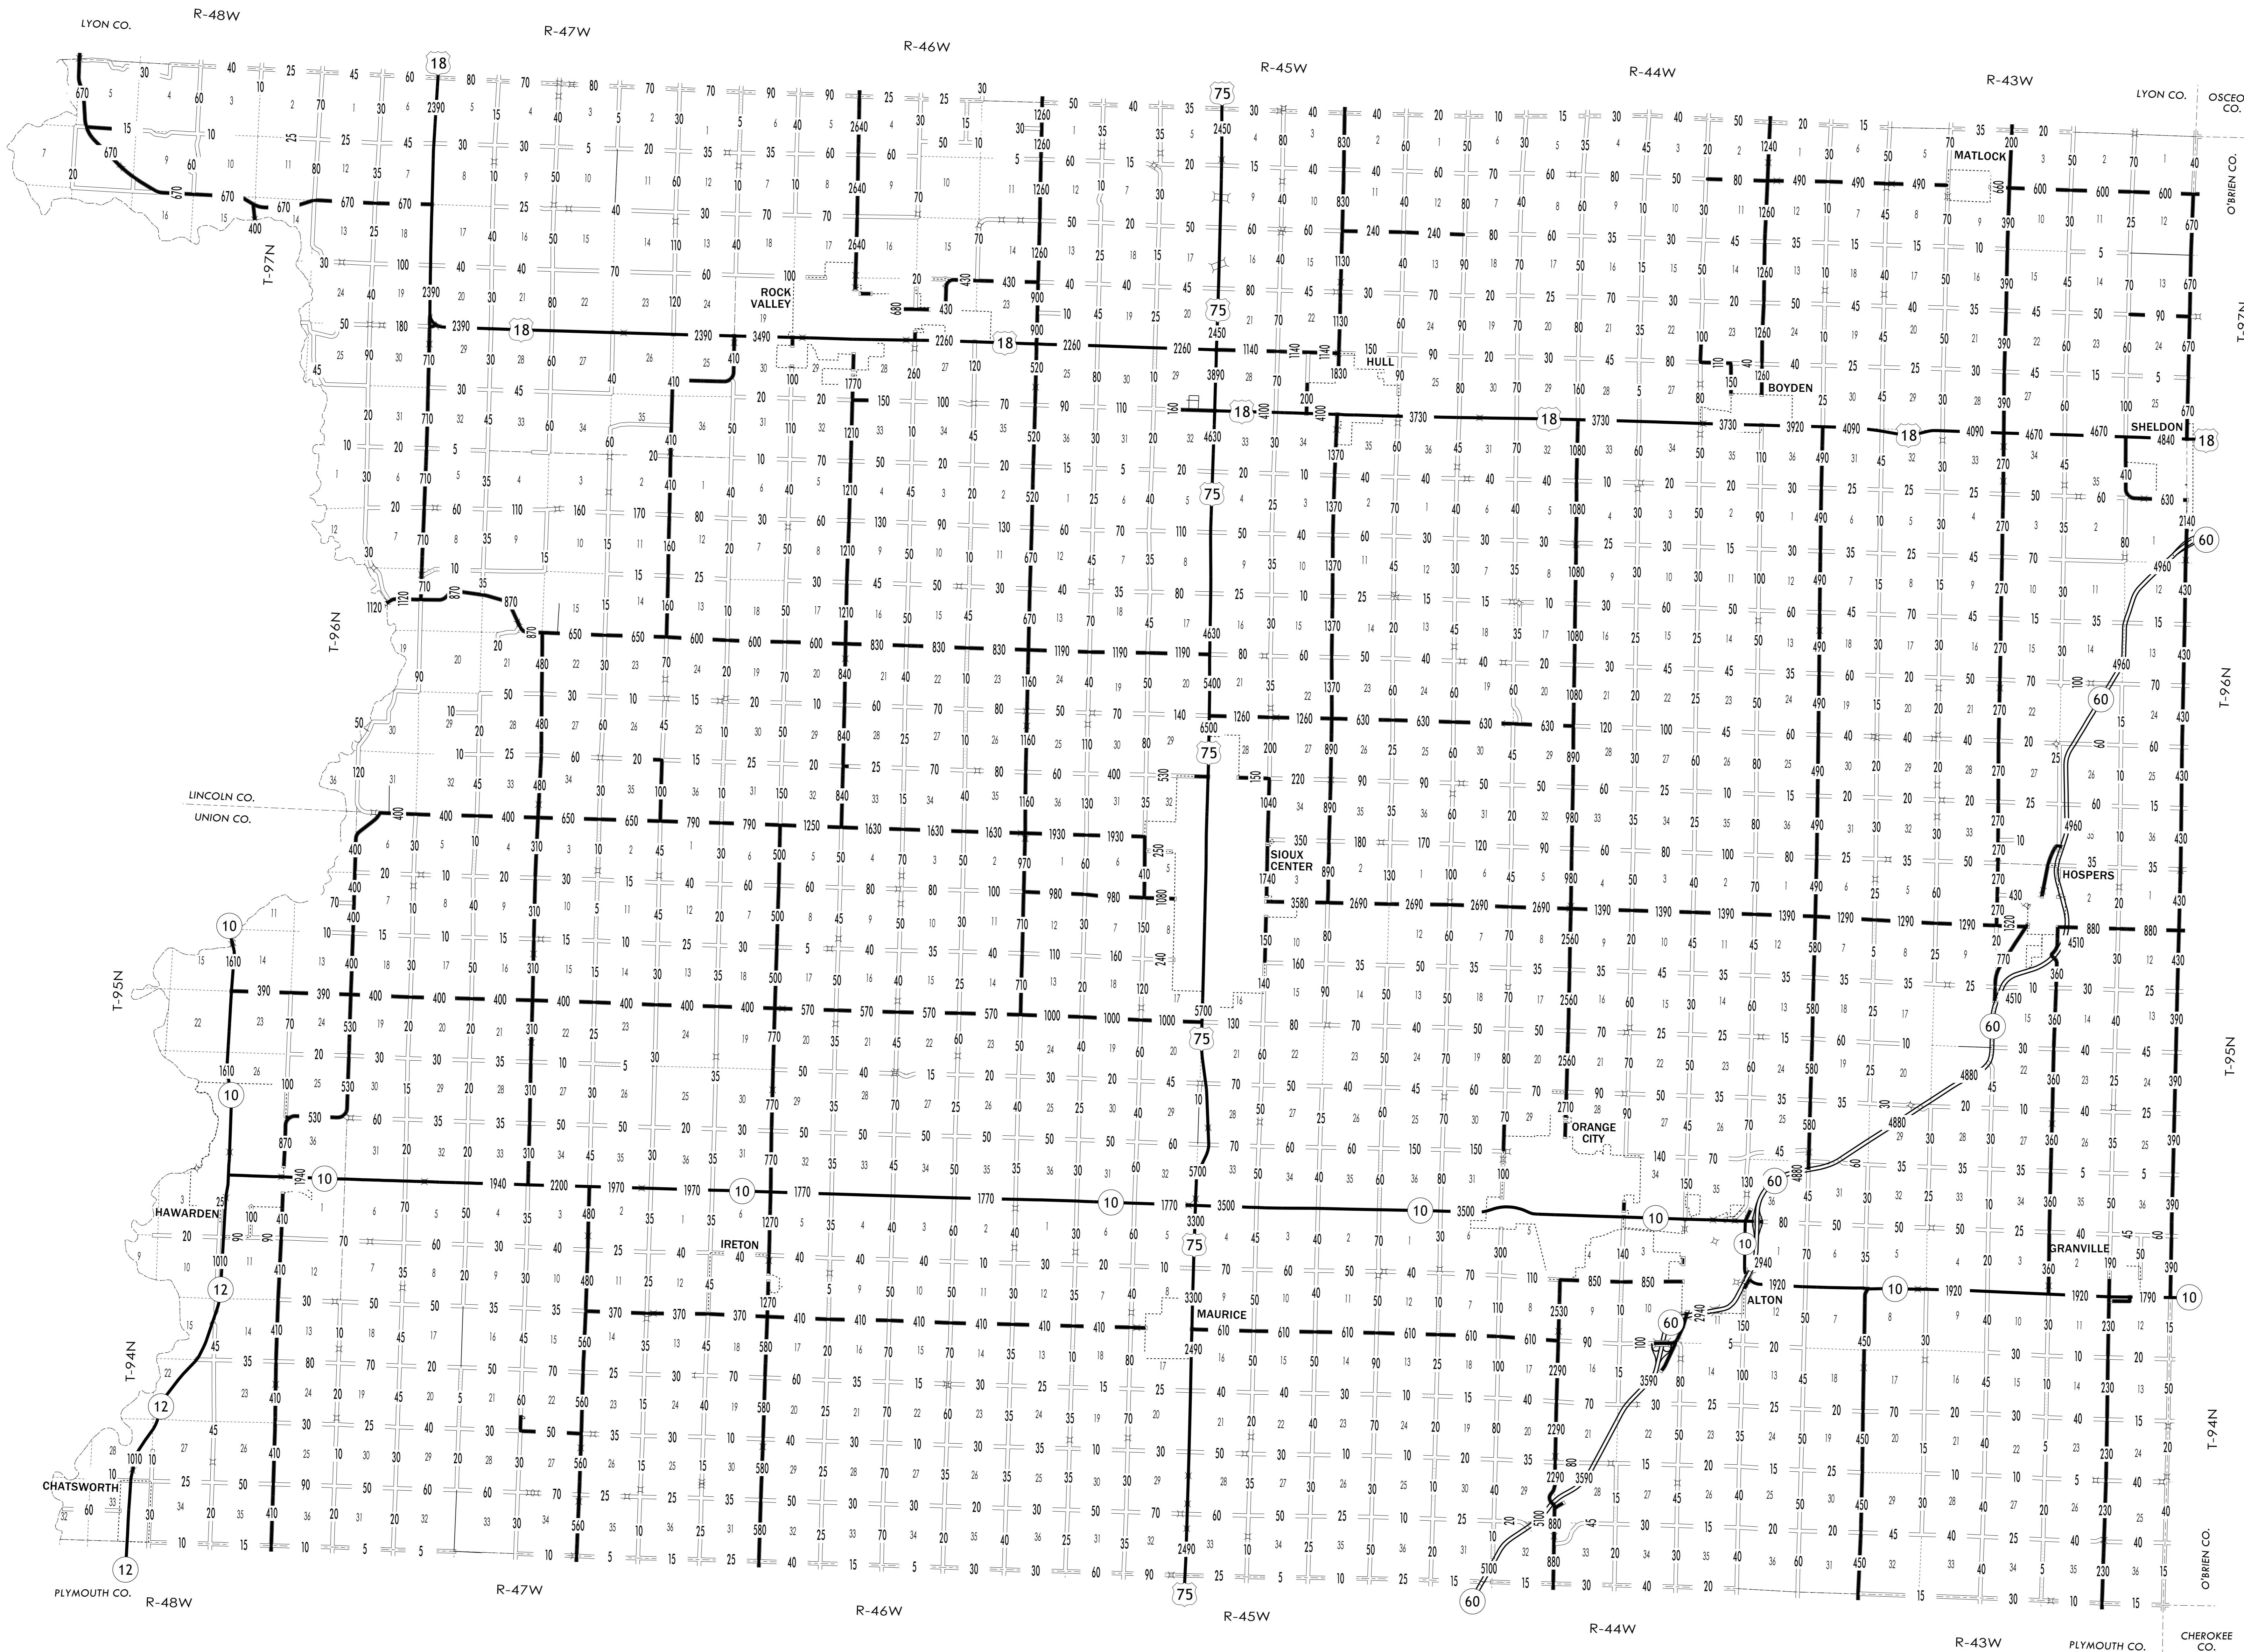

2011 ANNUAL AVERAGE DAILY TRAFFIC

SIoux COUNTY IOWA

Prepared By
Iowa Department of Transportation

OFFICE OF TRANSPORTATION DATA
Phone: (515) 239-1289
WWW.IOWADOT.GOV/MAPS

In Cooperation With
United States Department of Transportation

JANUARY 1, 2011

9 - 16 - 11

LEGEND

2011

84