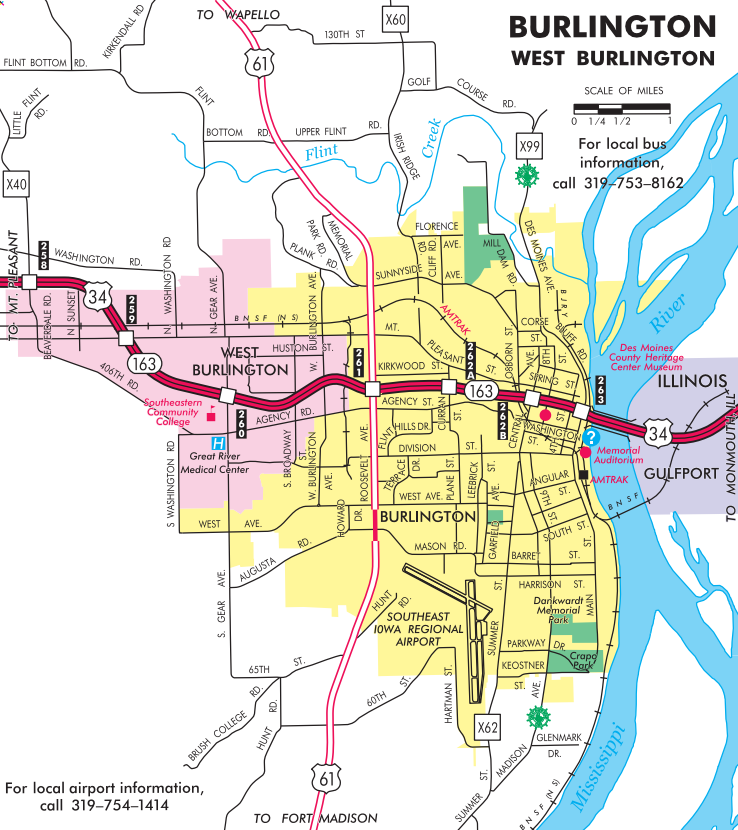

BURLINGTON WEST BURLINGTON

SCALE OF MILES

For local bus information,
call 319-753-8162

For local airport information,
call 319-754-1414

TO FORT MADISON

ILLINOIS

GULFPORT

TO MONMOUTH ILL