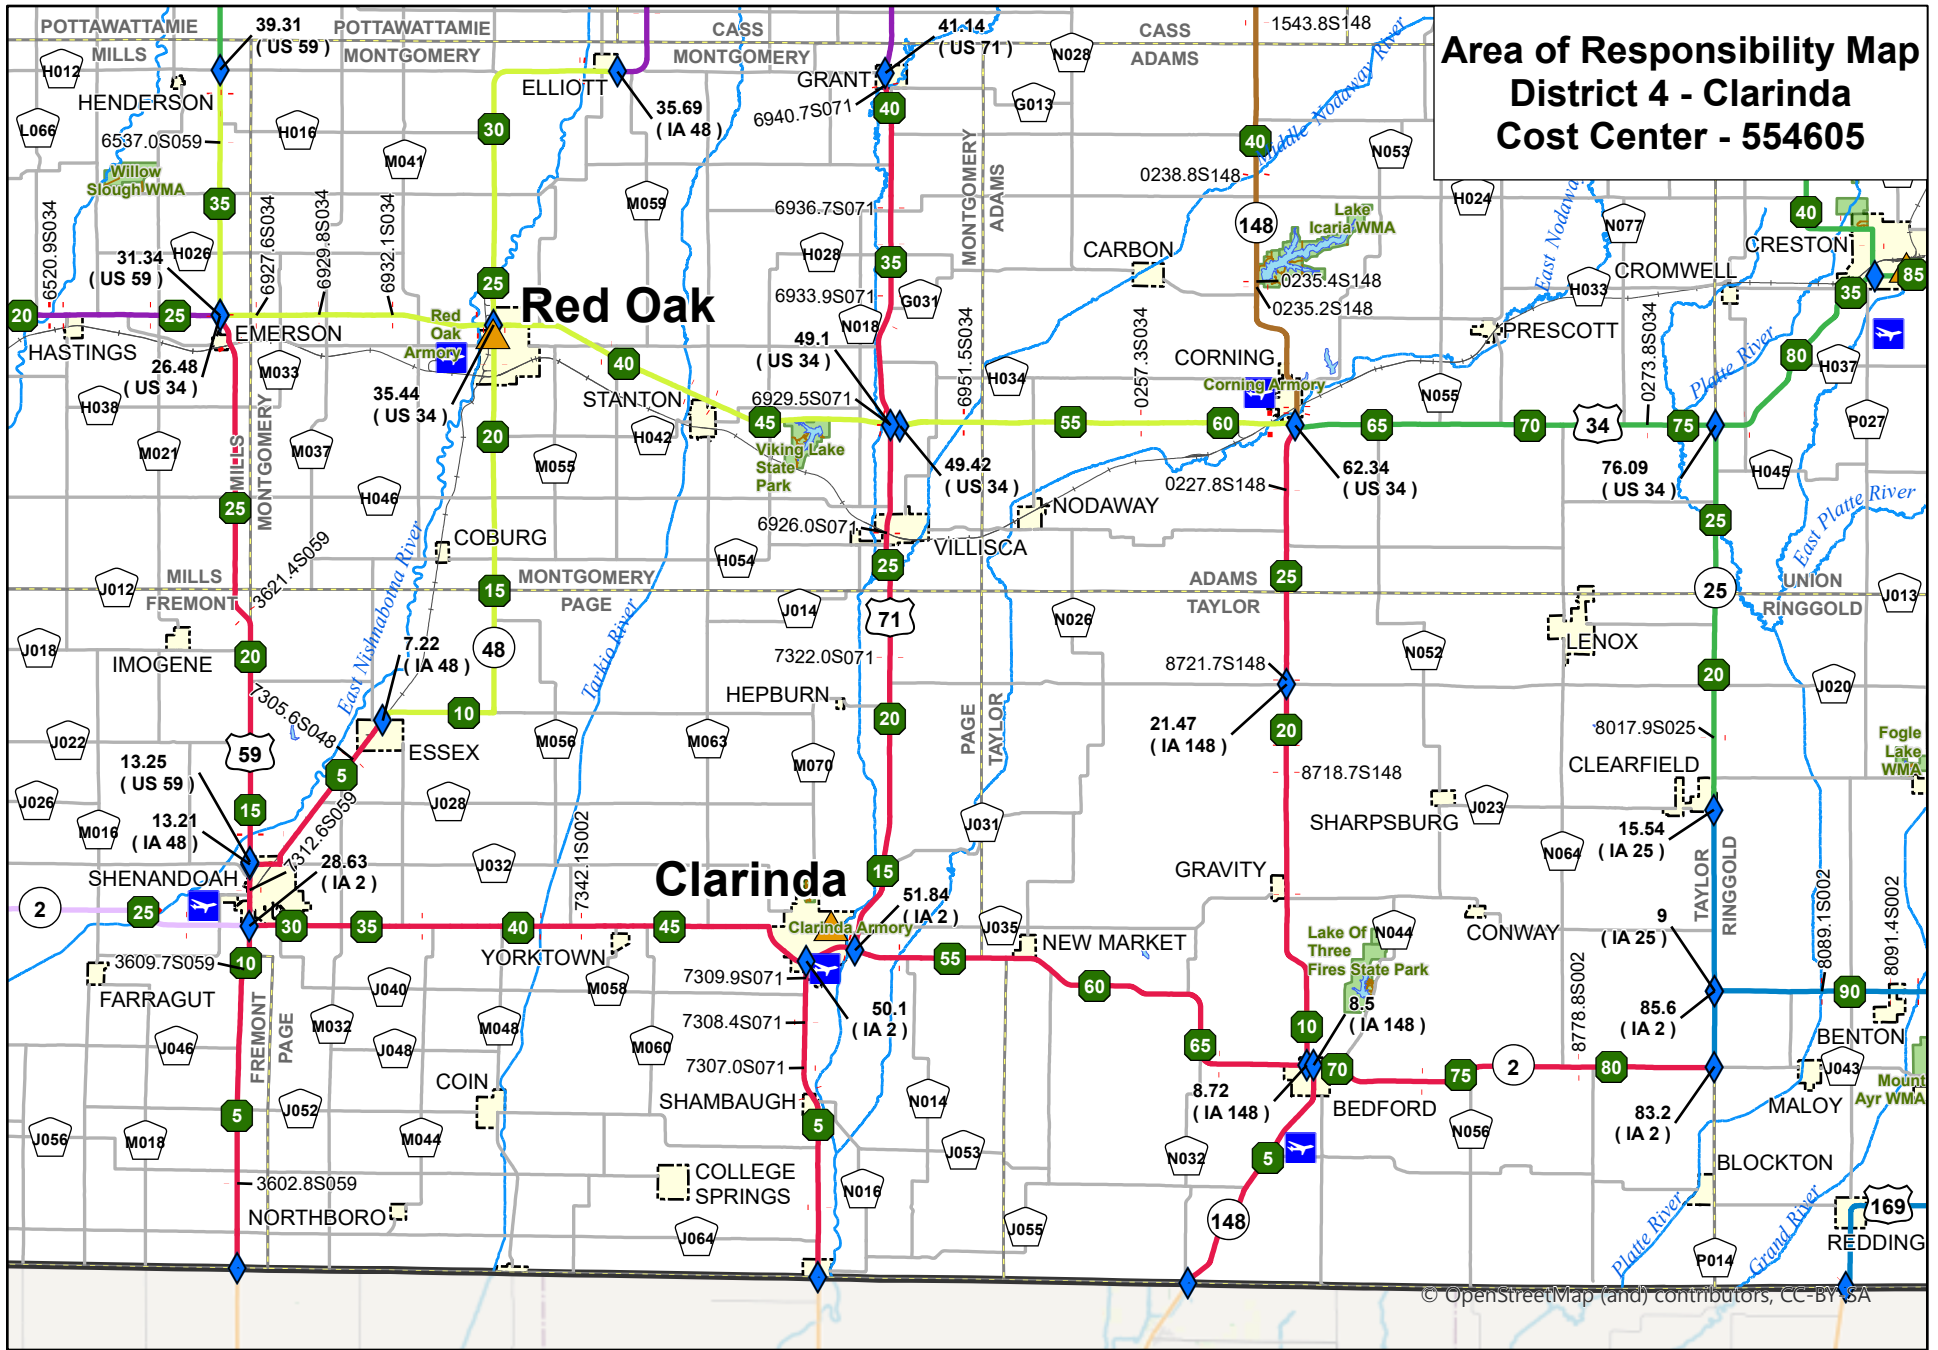

Area of Responsibility Map District 4 - Clarinda Cost Center - 554605

© OpenStreetMap (and) contributors, CC-BY-SA

Reference Scale: 1:525,000
As of August 4, 2021

W:\Highway\Maintenance\GIS\Projects\AreaResponsibilityMaps\GarageMaps\D4\Clarinda.aprx

- Bridges
- ◆ Cost Center Milepost Breaks
- ▲ Maintenance Garages