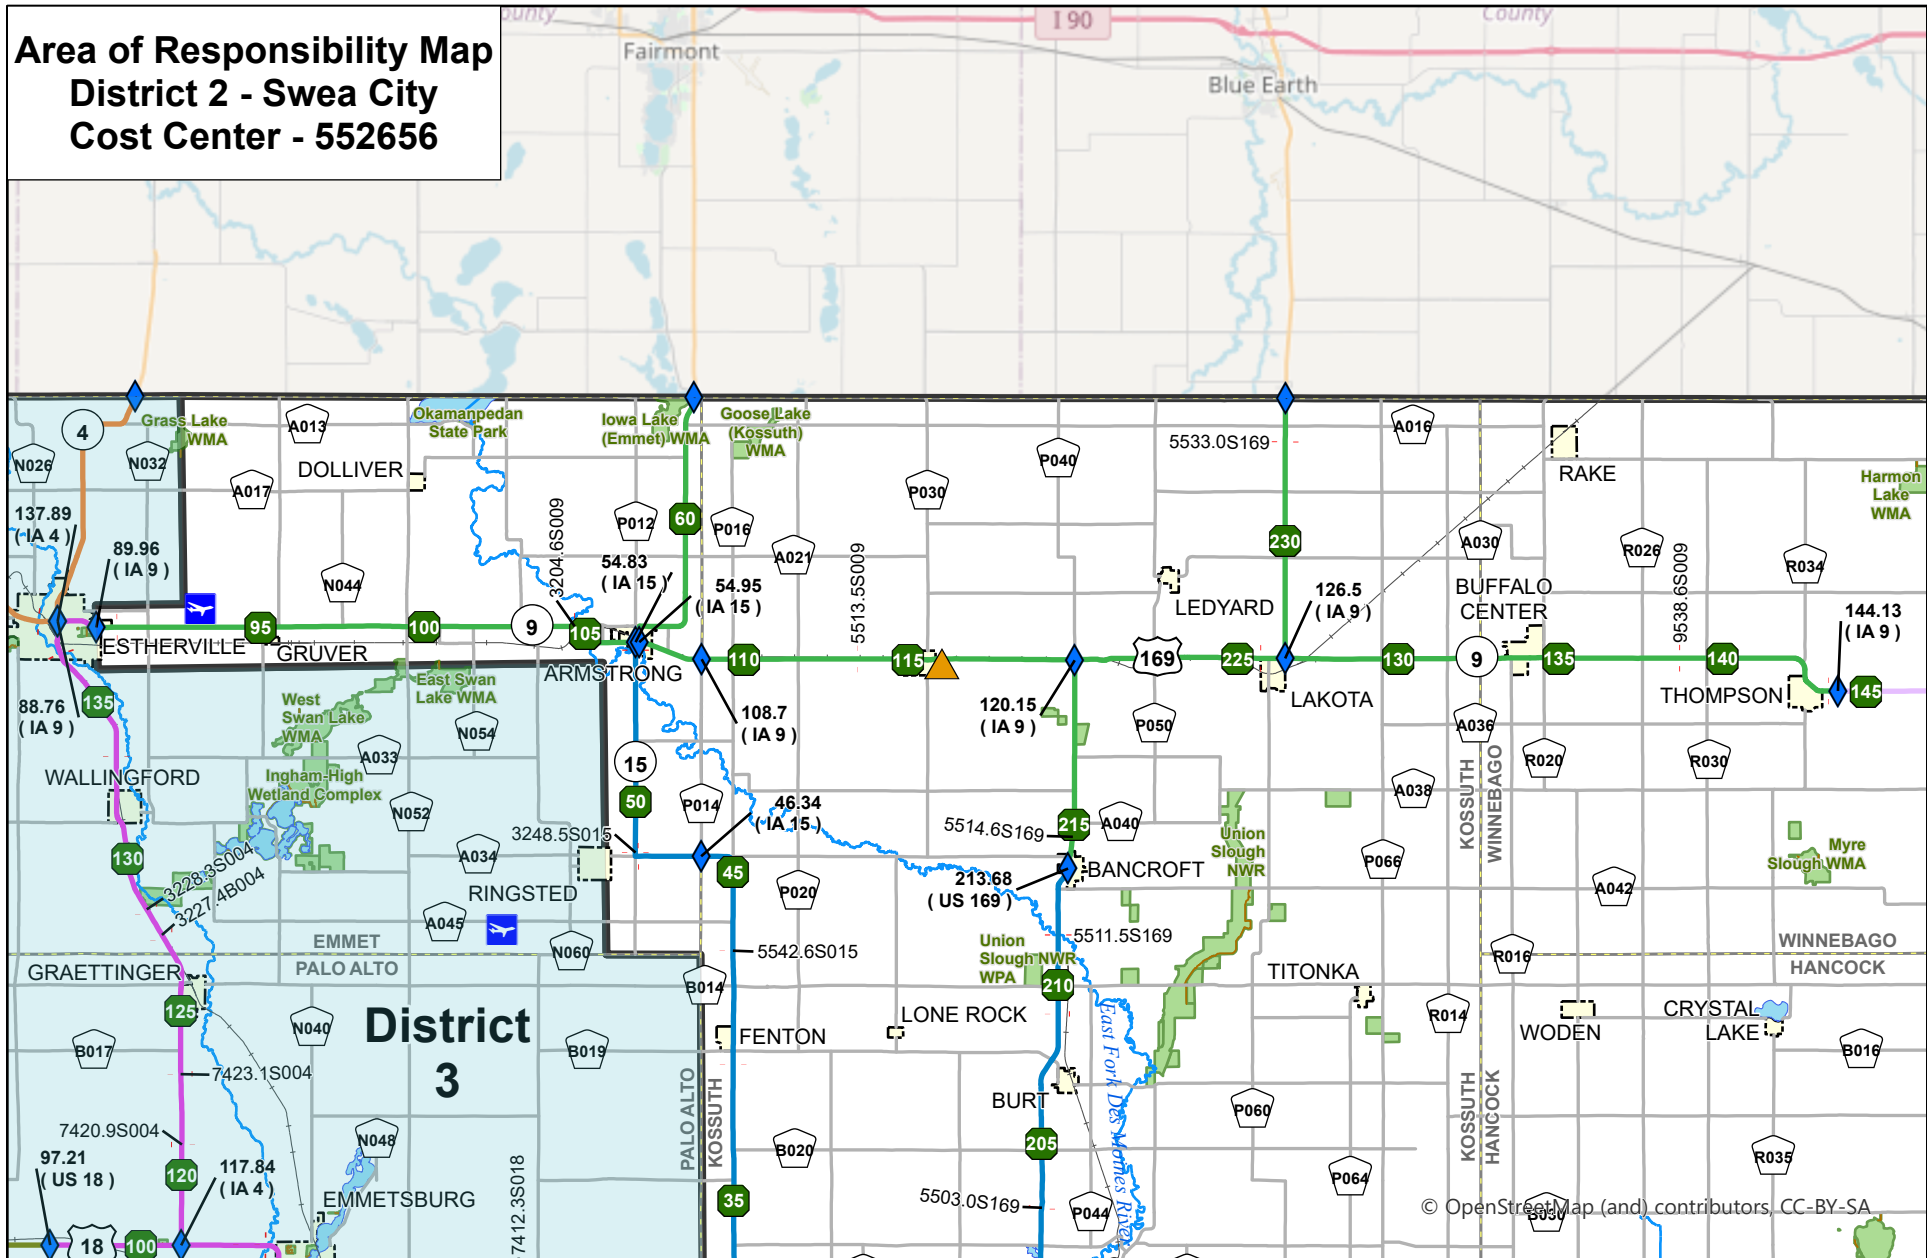

**Area of Responsibility Map
District 2 - Swea City
Cost Center - 552656**

© OpenStreetMap (and) contributors, CC-BY-SA

Reference Scale: 1:510,000
As of August 19, 2021

W:\Highway\Maintenance\GIS\Projects\AreaResponsibilityMaps\GarageMaps\D2\Swea_City.aprx

Maintenance Districts

District Number

- 1
- 2
- 3
- 4
- 5
- 6

- Bridges
- Cost Center Milepost Breaks
- Maintenance Garages